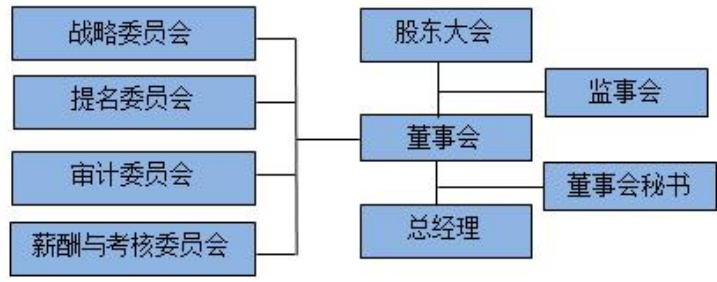

tso

© • ]

夫  
DCC

18  
NOT

---

---

---

---

---

---

 <p>1 无贫穷</p> <p>Icon: A red square with a white number '1' and the Chinese text '无贫穷' (No Poverty). Below the text is a white silhouette of a family consisting of two adults and two children.</p>		
 <p>2 零饥饿</p> <p>Icon: A gold square with a white number '2' and the Chinese text '零饥饿' (Zero Hunger). Below the text is a white silhouette of a bowl with three wavy lines above it representing steam.</p>		
 <p>3 良好 健康与福祉</p> <p>Icon: A green square with a white number '3' and the Chinese text '良好健康与福祉' (Good Health and Well-being). Below the text is a white silhouette of a heart rate line ending in a heart.</p>		
 <p>4 优质教育</p> <p>Icon: A red square with a white number '4' and the Chinese text '优质教育' (Quality Education). Below the text is a white silhouette of an open book and a pencil.</p>		
 <p>5 性别平等</p> <p>Icon: A red square with a white number '5' and the Chinese text '性别平等' (Gender Equality). Below the text is a white silhouette of an equals sign inside a circle, with a female symbol and a male symbol.</p>		
 <p>6 清洁饮水和 卫生设施</p> <p>Icon: A blue square with a white number '6' and the Chinese text '清洁饮水和卫生设施' (Clean Water and Sanitation). Below the text is a white silhouette of a water tap with a single drop of water falling into a glass.</p>		